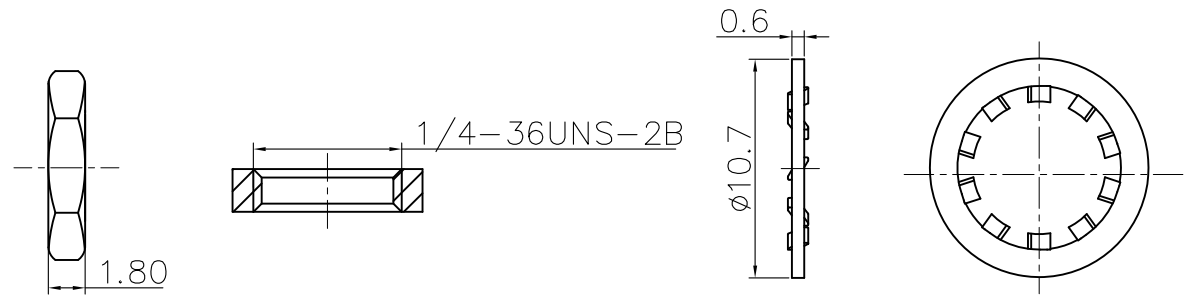

RoHS

Compatible

"*"Sterss

SIGN	DATE	DESCRIPTION	APPROVER
△			
△			
△			

Nut

Washer

4	MMCX	Cu Au Plated	90° Plug	1
3	Shrink Tub	EVA;Black	φ3.5*15mm	2
2	Cable	RG178; Color ;Brown	L=152.4mm	1
1	SMA	Cu Au Plated	180° Female	1
NO	Description	Material	Specification	Q'ty

XMULTIPLE				
TITLE: SMA Female / RG178 / MMCX				
XCAB-SMAFN8-8152-MMXP9-BBS			CUSTOMER P/N:	
APP BY	CHK BY	RF BY	DES BY	Tolerance
Grant	Jack	Grnat	Lvybao	UNITS: mm SCALE: 1/1 REVISION: A
2016.12.30	2016.12.30	2016.12.30	2016.12.30	X.X ±0.10 X.XX ±0.05 X° ±1°