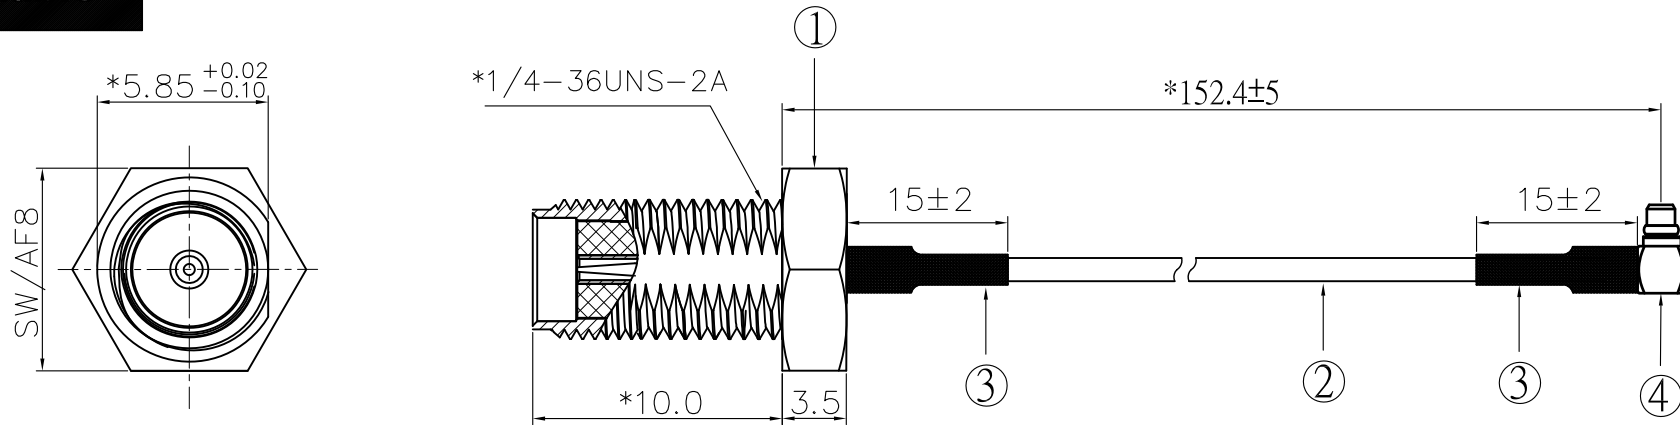

RoHS

Compatible

"*"Sterss

SIGN	DATE	DESCRIPTION	APPROVER
△			
△			
△			

Nut

Washer

4	MMCX	Cu Au Plated	90° Plug	1
3	Shrink Tub	EVA;Black	φ3.5*15mm	2
2	Cable	RG178; Color ;Brown	L=152.4mm	1
1	SMA	Cu Au Plated	180° Female	1
NO	Description	Material	Specification	Q'ty

XMULTIPLE				
TITLE: SMA Female / RG178 / MMCX				
XCAB-SMAFN8-8152-MMXP9-BBS			CUSTOMER P/N:	
APP BY	CHK BY	RF BY	DES BY	Tolerance
Grant	Jack	Grnat	Lvybao	UNITS: mm SCALE: 1/1 REVISION: A
2016.12.30	2016.12.30	2016.12.30	2016.12.30	X.X ±0.10 X.XX ±0.05 X° ±1°