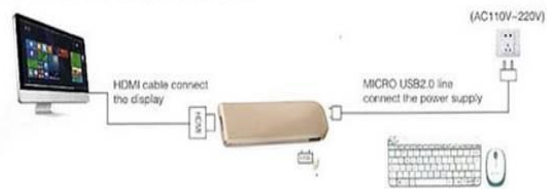

Easy to put in your pocket and carry your computer power. Works with iPhone's, Samsung, Nokia and any other Smartphone which have WiFi capability. In addition to connecting with WiFi there is the optional capability to connector directly with a connector to be hardwired on some models.. The X-SMART integrates cutting edge Intel Quad Core processing powered into a compact dongle. When you are not away from your home or office X-SMART easily plugs into any HDMI display screen.

X-SMART Intel Quad Core 32G/64G Mini PC - 4th Generation Quad Core Processor Power for all your needs

X-SMART HDMI is located at one end of the dongle along with one Micro USB port for your connectivity needs. Another Micro USB port is conveniently used to provide power to the dongle. In addition, one USB 2.0 port is located on the side of the dongle for peripheral connects to cameras, printers, wireless mouse and keyboards or any other USB capable devices. A MicroSD flash card connector is integrated providing up to 64GB of storage for any application.

X-SMART PC Dongle Features and Advantage

- Fashionable, super mini and zero noise design--the smallest, the lightest, the thinnest
- Energy saving
- Windows 8.1 and Windows 10 OS and the 4th generation of Quad Core Intel processor
- Bluetooth and WIFI integrated
- Turns your Smartphone into a computer
- Plug into your TV's HDMI to turn your TV into a computer
- Wider range of application, such as trip, meeting, job, security systems, education, finance etc.
- Xbox- Enjoy playing games with Quad Core speed
- Five (5) Colors
- Aluminum enclosure

Product Interface

installation connection

Super Mini PC with Compact Dongle Design - Smallest, Lightest and Thinnest PC

Mini PC Dongle Design with Intel Quad Core 4th Generation Processor

Compact Size Yet Powerful as Desktop Computers